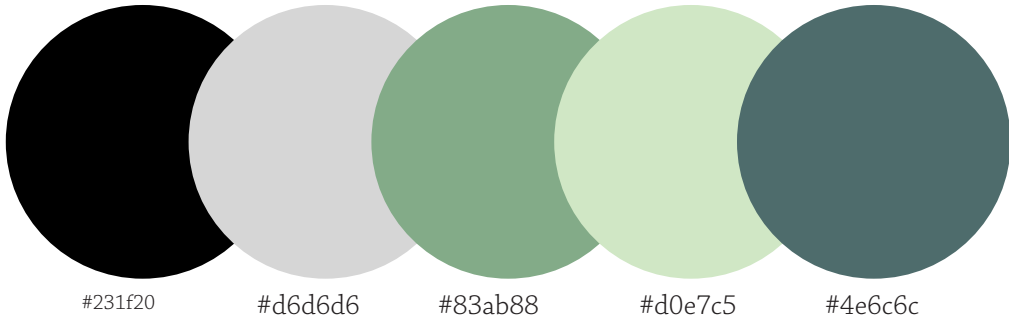

LOTUS

SPA & RETREAT CENTER

COLOR PALETTE

#231f20

#d6d6d6

#83ab88

#d0e7c5

#4e6c6c