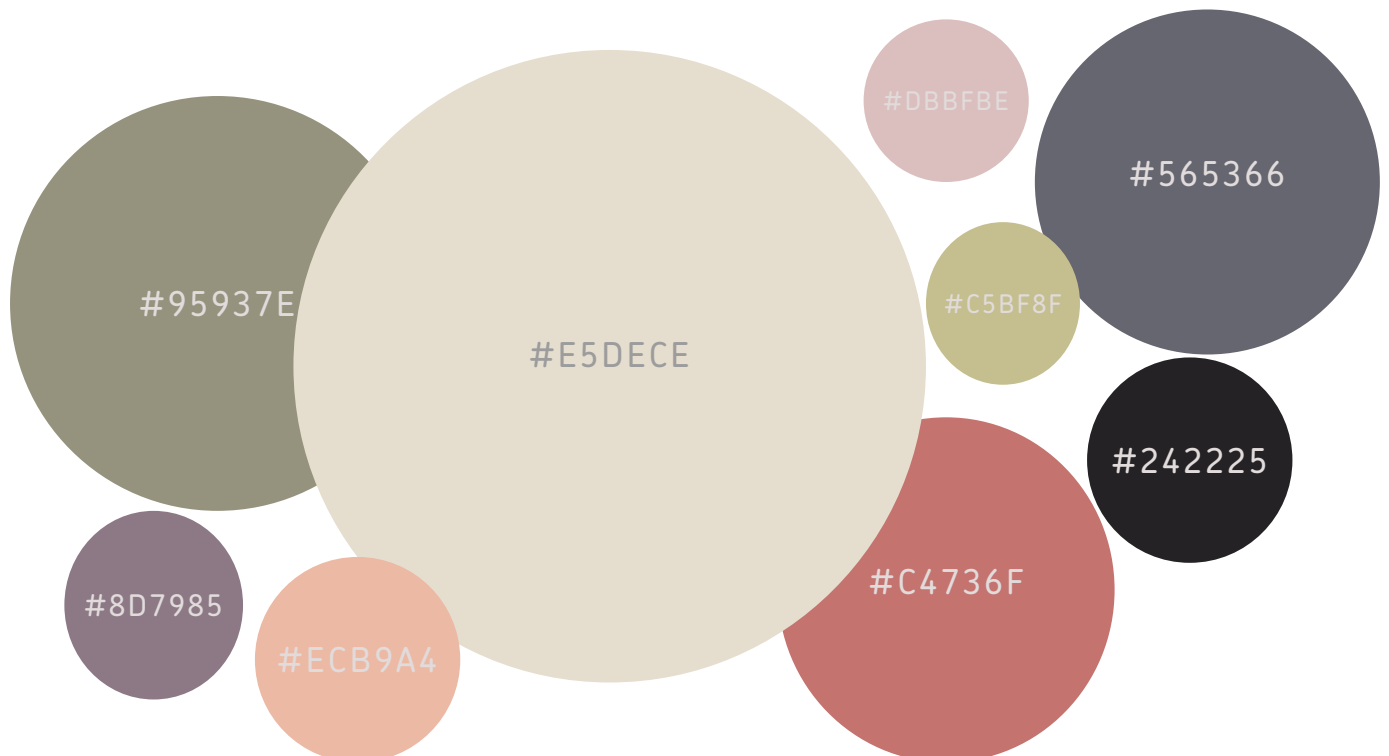

LOTUS

SPA & RETREAT CENTER

COLOR PALETTE

#231f20

#d6d6d6

#83ab88

#d0e7c5

#4e6c6c

LUKE DEAN
BY HORNSBY
SOAP

LOGO VARIATIONS

LUKE DEAN
SOAP

By Hornsby

PATTERNS

TYPOGRAPHY

CHEVIN PRO

AaBbCcDdEeFfGgHhIiJjKkLlMmNnOo
PpQqRrSsTtUuVvWwXxYyZz

RIG SHADED BOLD FACE

ABCDEFGHIJKLMN OPQRSTUVWXYZ

SantElia Bold Rough

*AaBbCcDdEeFfGgHhIiJjKkLlMm
NnOoPpQqRrSsTtUu
VvWwXxYyZz*

COLOR PALETTE

nimbus aeronautic solutions

version 1: may 17 2023

brand style guide